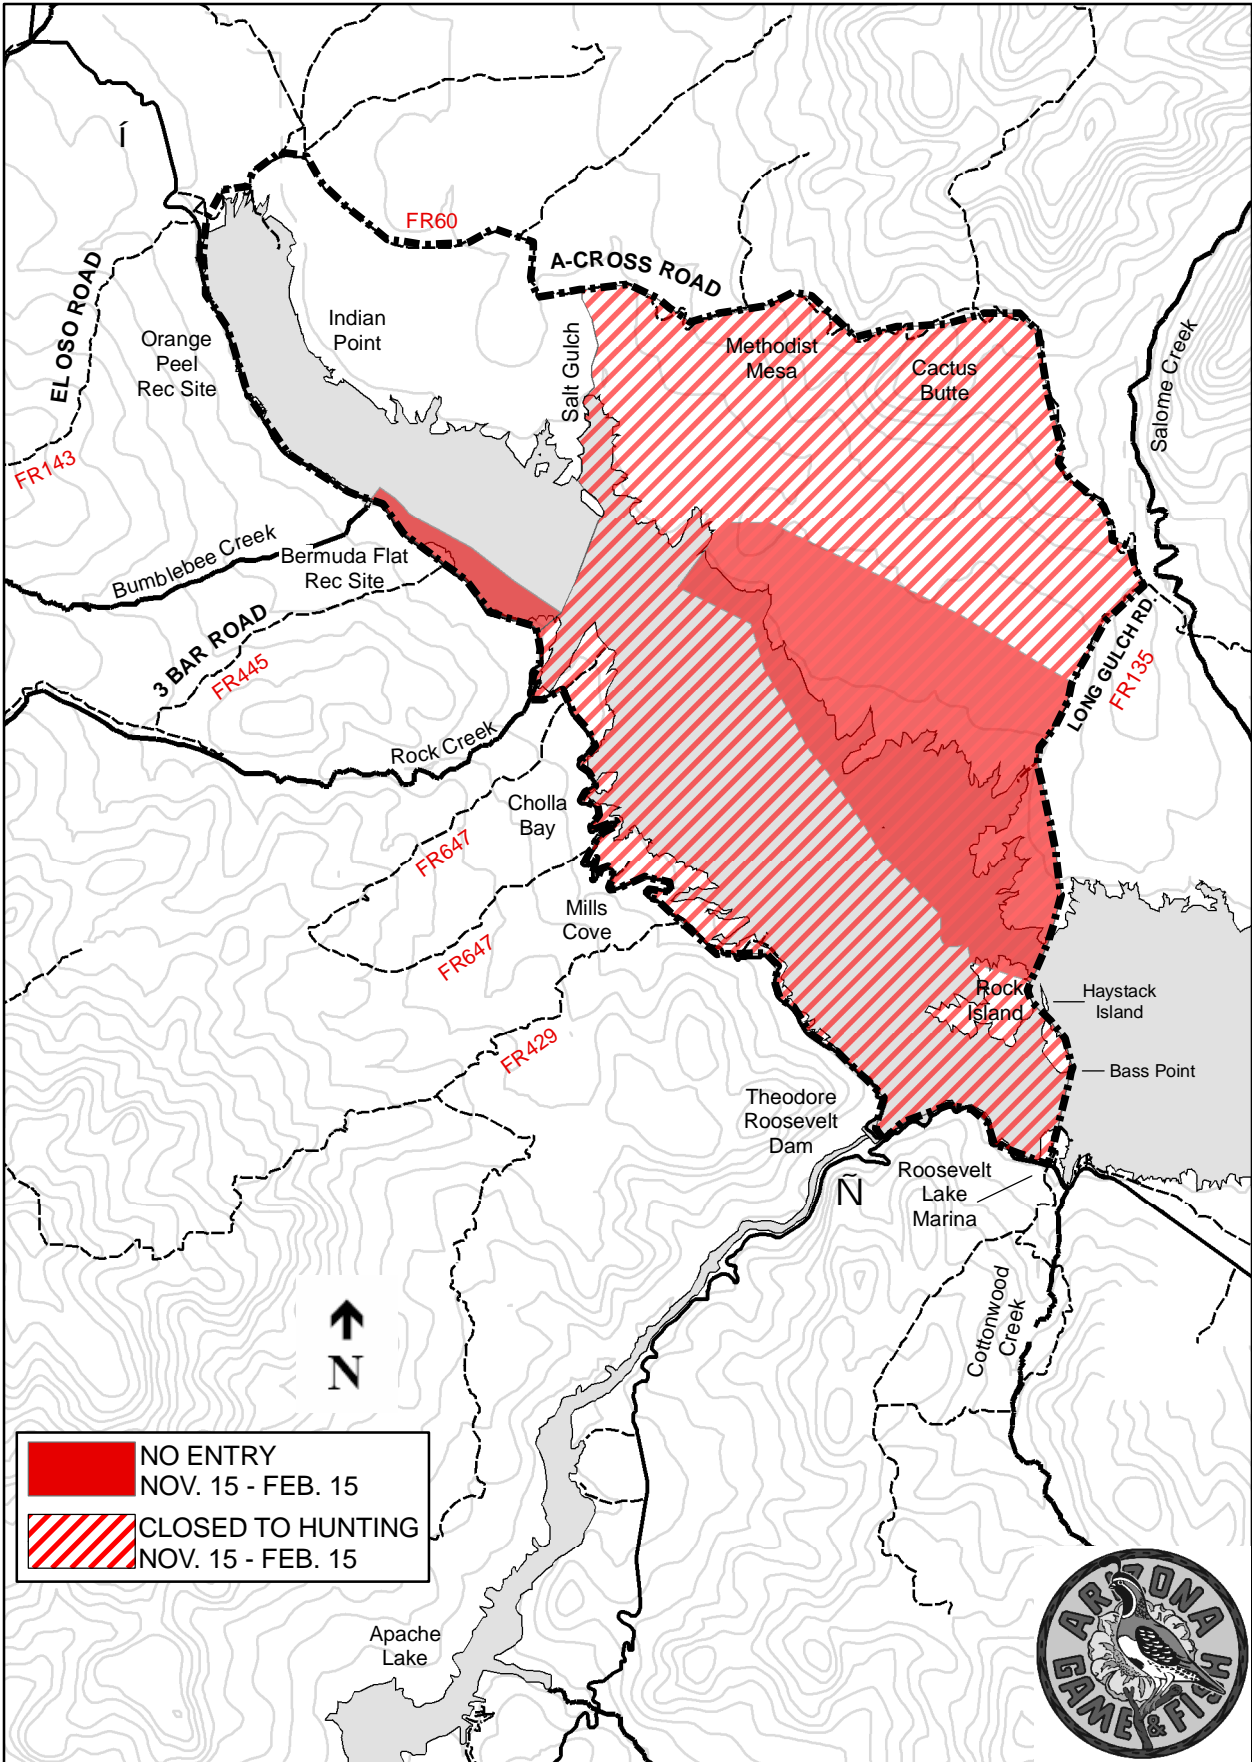

# Roosevelt Lake Wildlife Area

Arizona Game and Fish Department  
Region VI